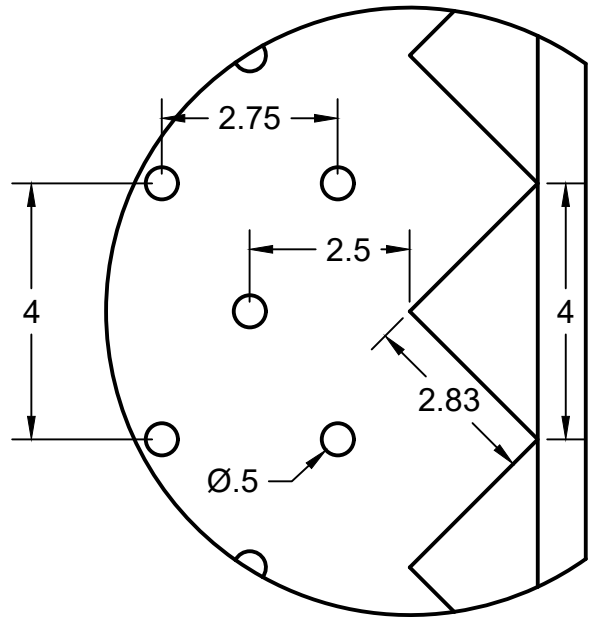

**DETAIL A**  
**SCALE 1:4**

**DETAIL B**  
**SCALE 1:3**

**DETAIL C**  
**SCALE 1:2**

PROJECT  
**Plans**

TITLE  
**plinko**

APPROVED	SIZE	CODE	DWG NO	REV
CHECKED	A			
DRAWN	Flying Purple Cow 6/26/2019	SCALE 1:10	WEIGHT	SHEET 1/1